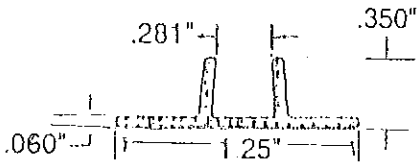

HOLDERS FOR METAL CHANNEL SIZE #7

I