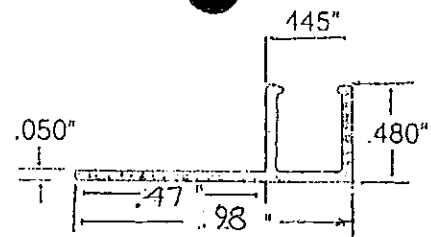

HOLDERS FOR METAL CHANNEL SIZE #7

I

J

K

L

M

N

P

All of our aluminum extruded brush holders are available in up to 12 ft. lengths.