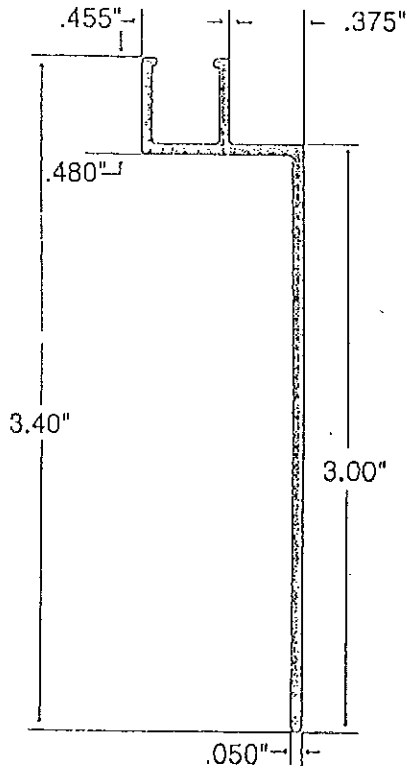

HOLDERS FOR METAL CHANNEL SIZE #7

I

J

K

L

M

N

P

All of our aluminum extruded brush holders are available in up to 12 ft. lengths.