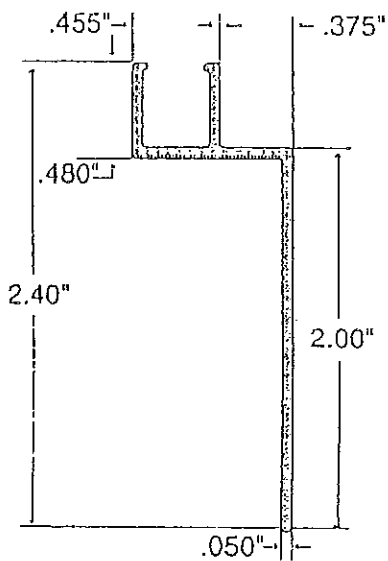

HOLDERS FOR METAL CHANNEL SIZE #7

I

J

K

L

M

N

P

All of our aluminum extruded brush holders are available in up to 12 ft. lengths.