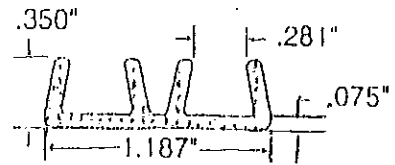

HOLDERS FOR METAL CHANNEL SIZE #7

I

J

K

L

M

N

P

All of our aluminum extruded brush holders are available in up to 12 ft. lengths.