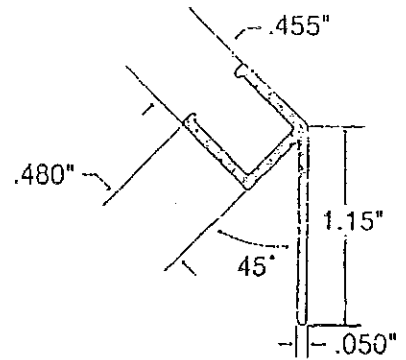

HOLDERS FOR METAL CHANNEL SIZE #7

I

J

K

L

M

N

P

All of our aluminum extruded brush holders are available in up to 12 ft. lengths.