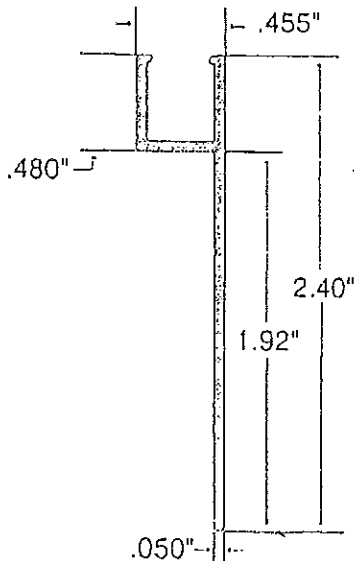

HOLDERS FOR METAL CHANNEL SIZE #7

I

J

K

L

M

N

P

All of our aluminum extruded brush holders are available in up to 12 ft. lengths.