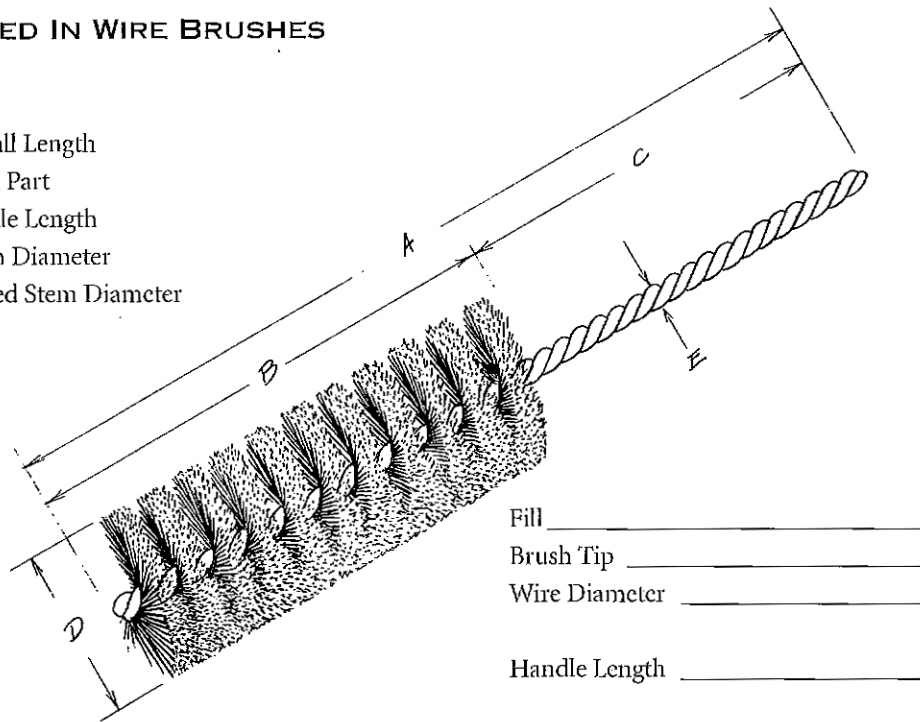

TWISTED IN WIRE BRUSHES

- A. Overall Length
- B. Brush Part
- C. Handle Length
- D. Brush Diameter
- E. Twisted Stem Diameter

Pipe Nipple

Grip Handle

Loop Handle